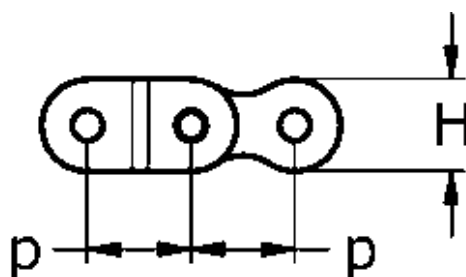

Article number: 61384100820008

Description: Tsubaki 08 B-2 Duplex double cranked link 2POL
Neptune. Lambda maintenance free

Note: 08 B-2

Measures

$b1 = 7.75$

$t = 1.6$

$d1 = 8.51$

$d2 = 4.45$

$H = 12$

$L1 = 15.3$

$P = 12.7$

$pt = 13.92$

$T = 1.6$