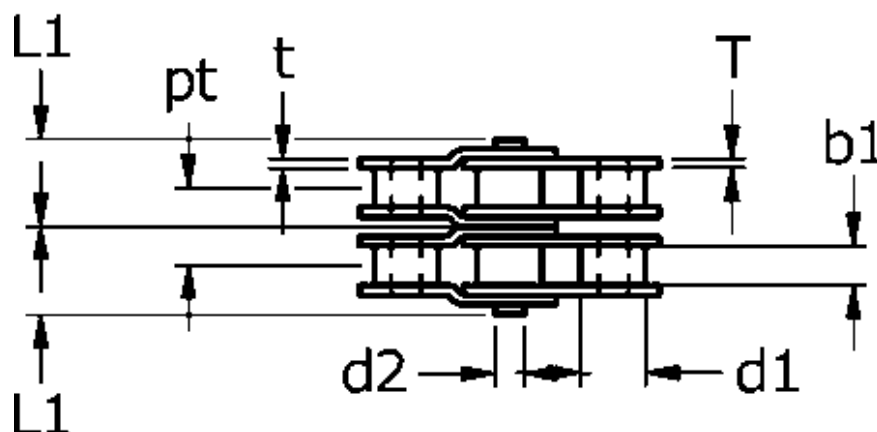

Article number: 61384100820008

Description: Tsubaki 08 B-2 Duplex double cranked link 2POL
Neptune. Lambda maintenance free

Note: 08 B-2

Measures

$b1 = 7.75$

$t = 1.6$

$d1 = 8.51$

$d2 = 4.45$

$H = 12$

$L1 = 15.3$

$P = 12.7$

$pt = 13.92$

$T = 1.6$